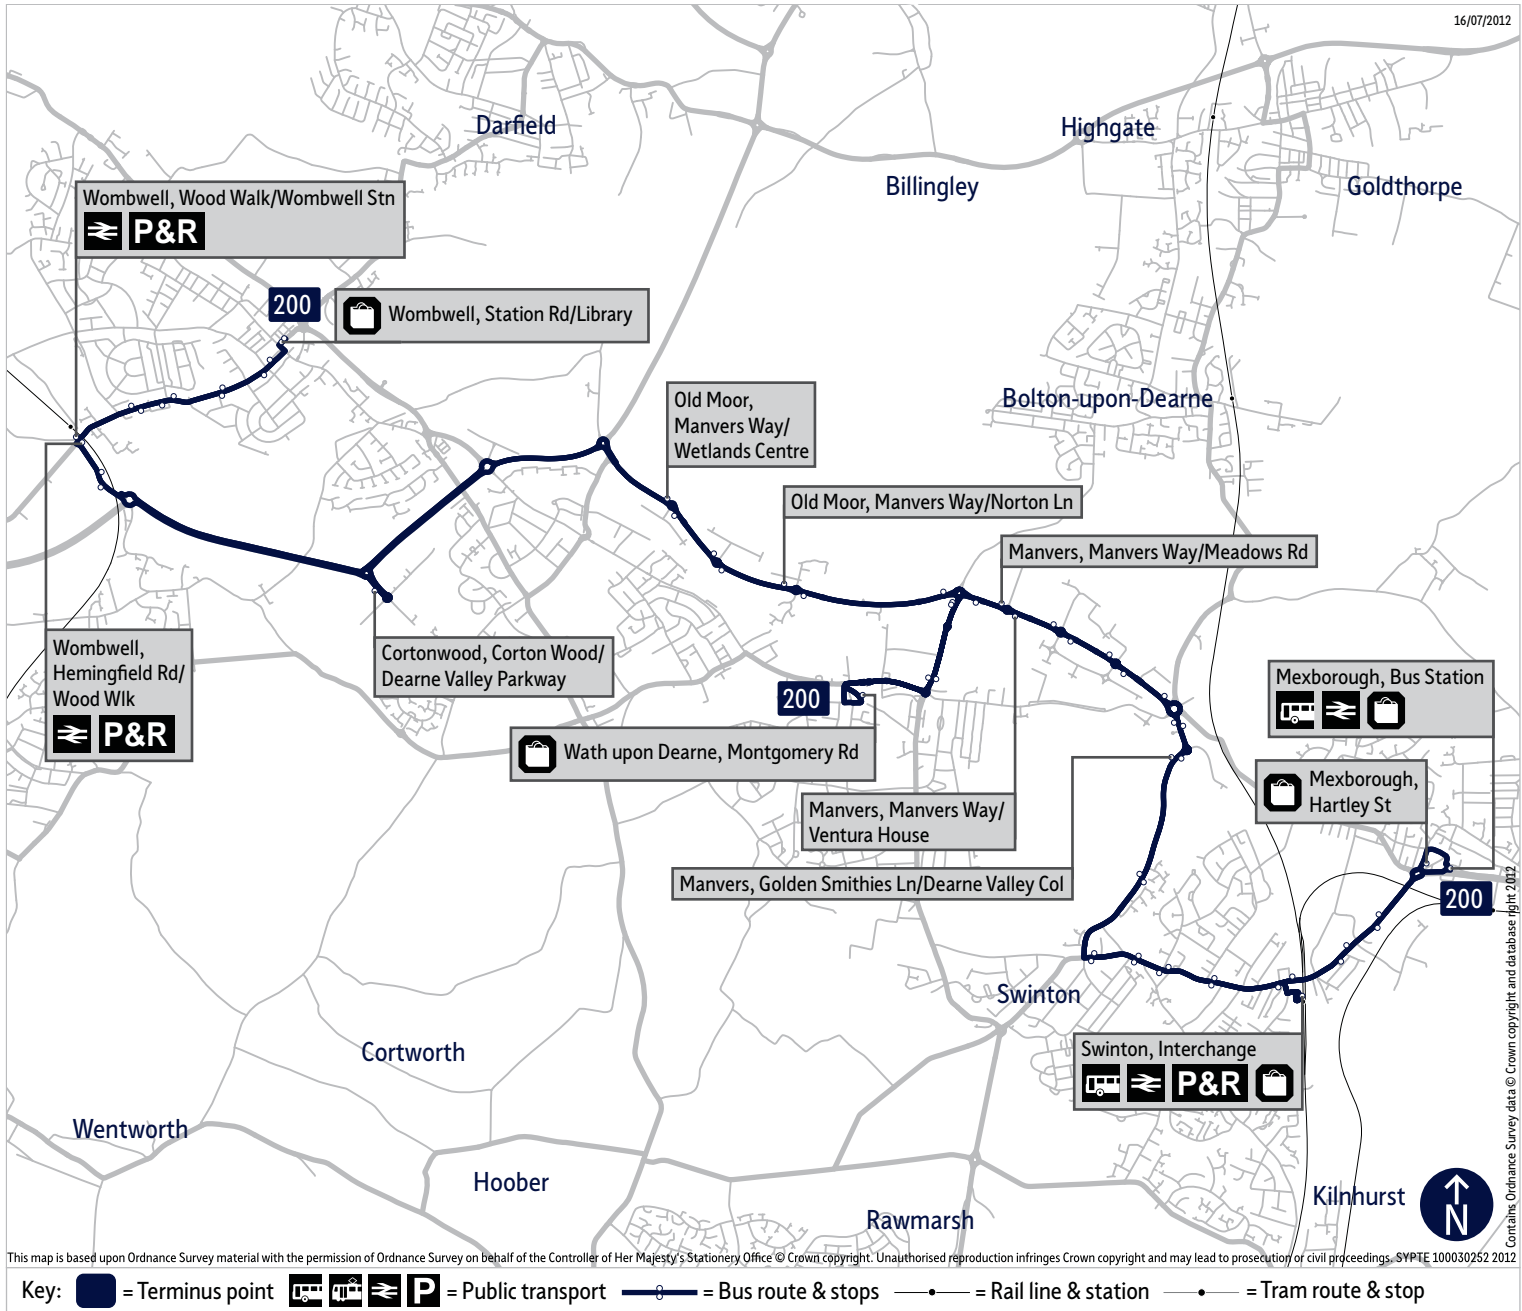

Bus route map for service 200

16/07/2012