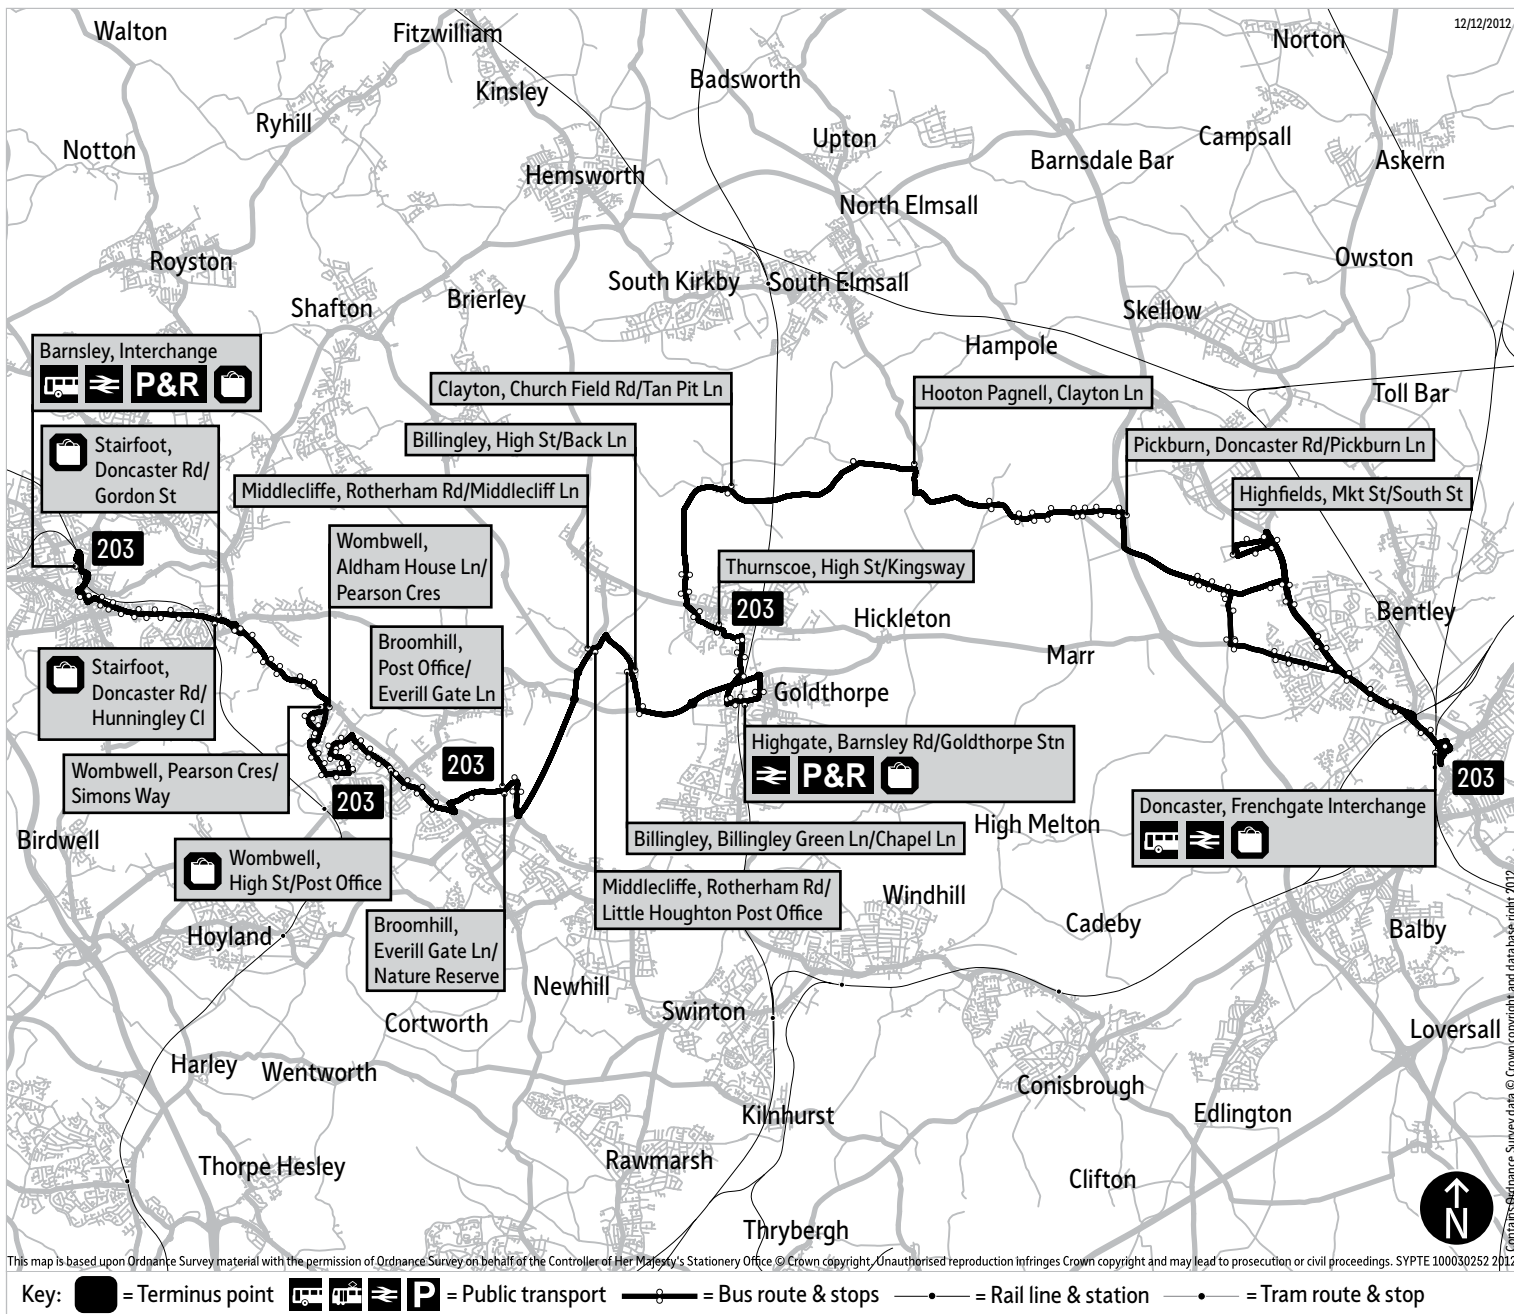

Bus route map for service 203

12/12/2012