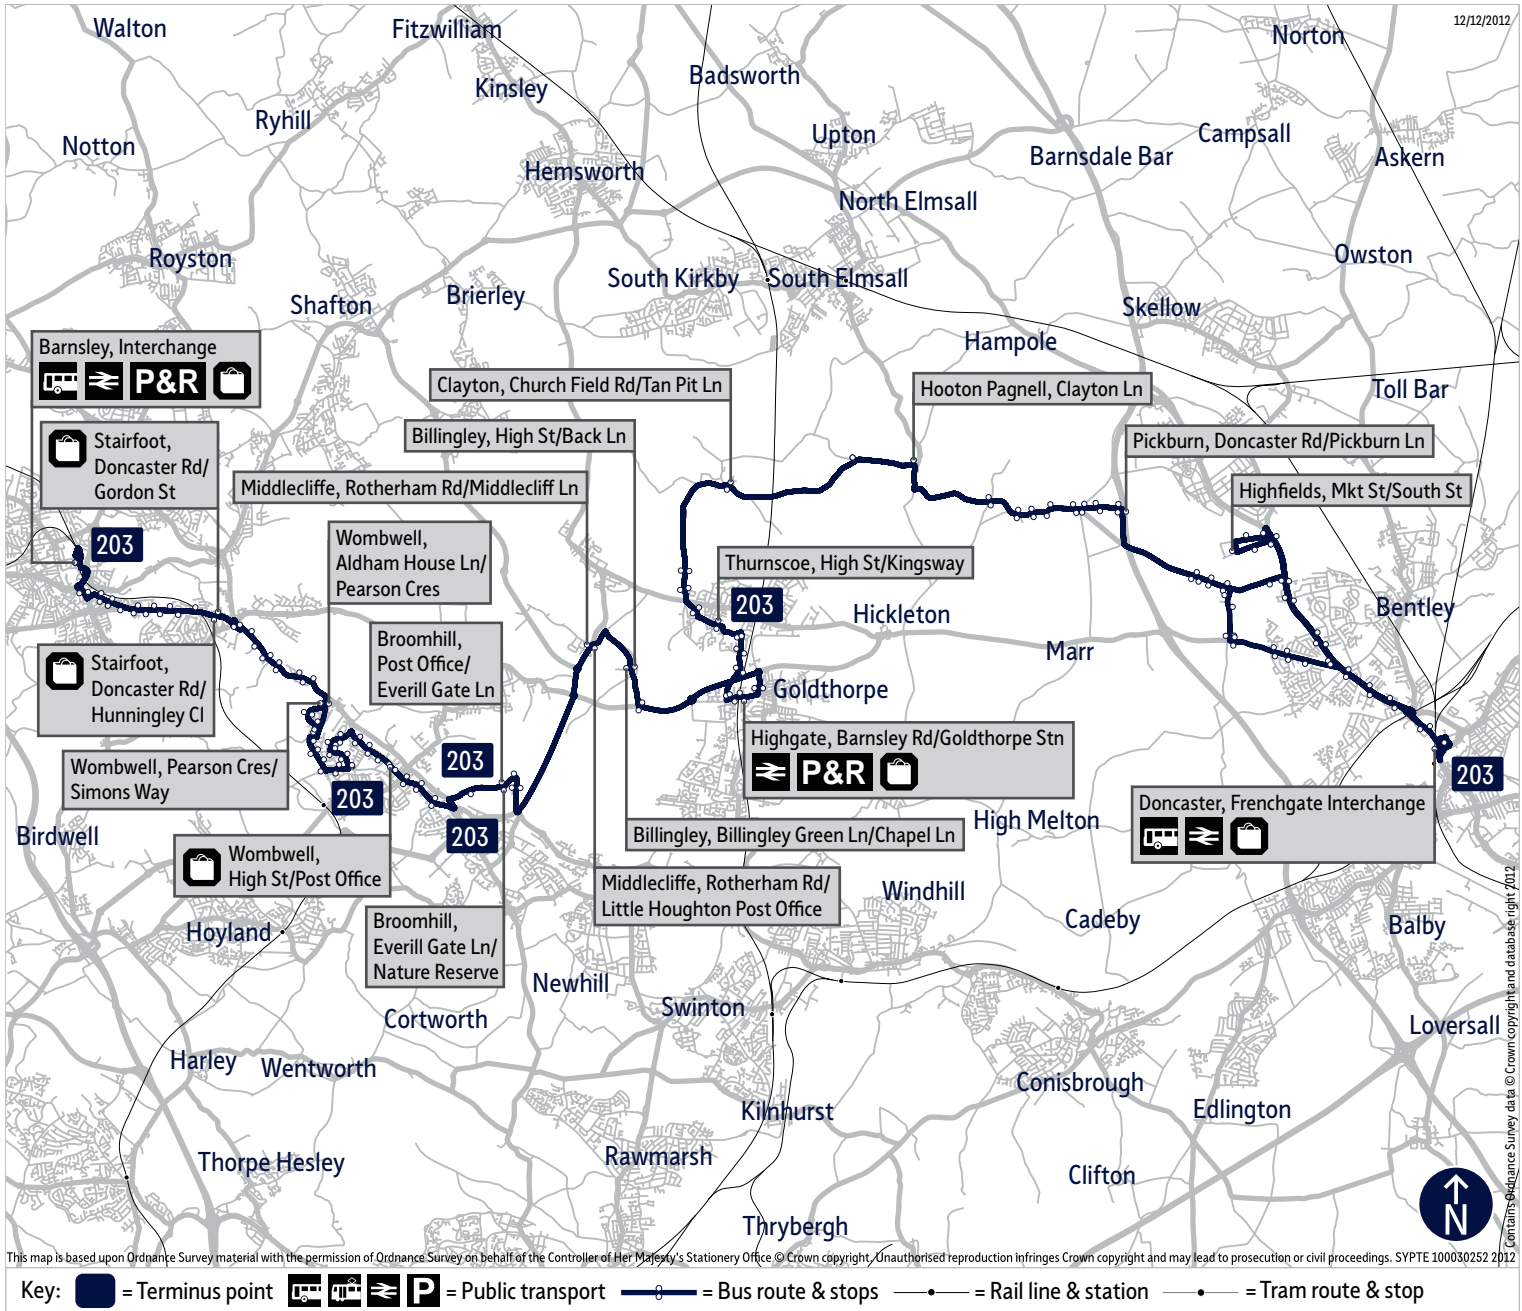

Bus route map for service 203