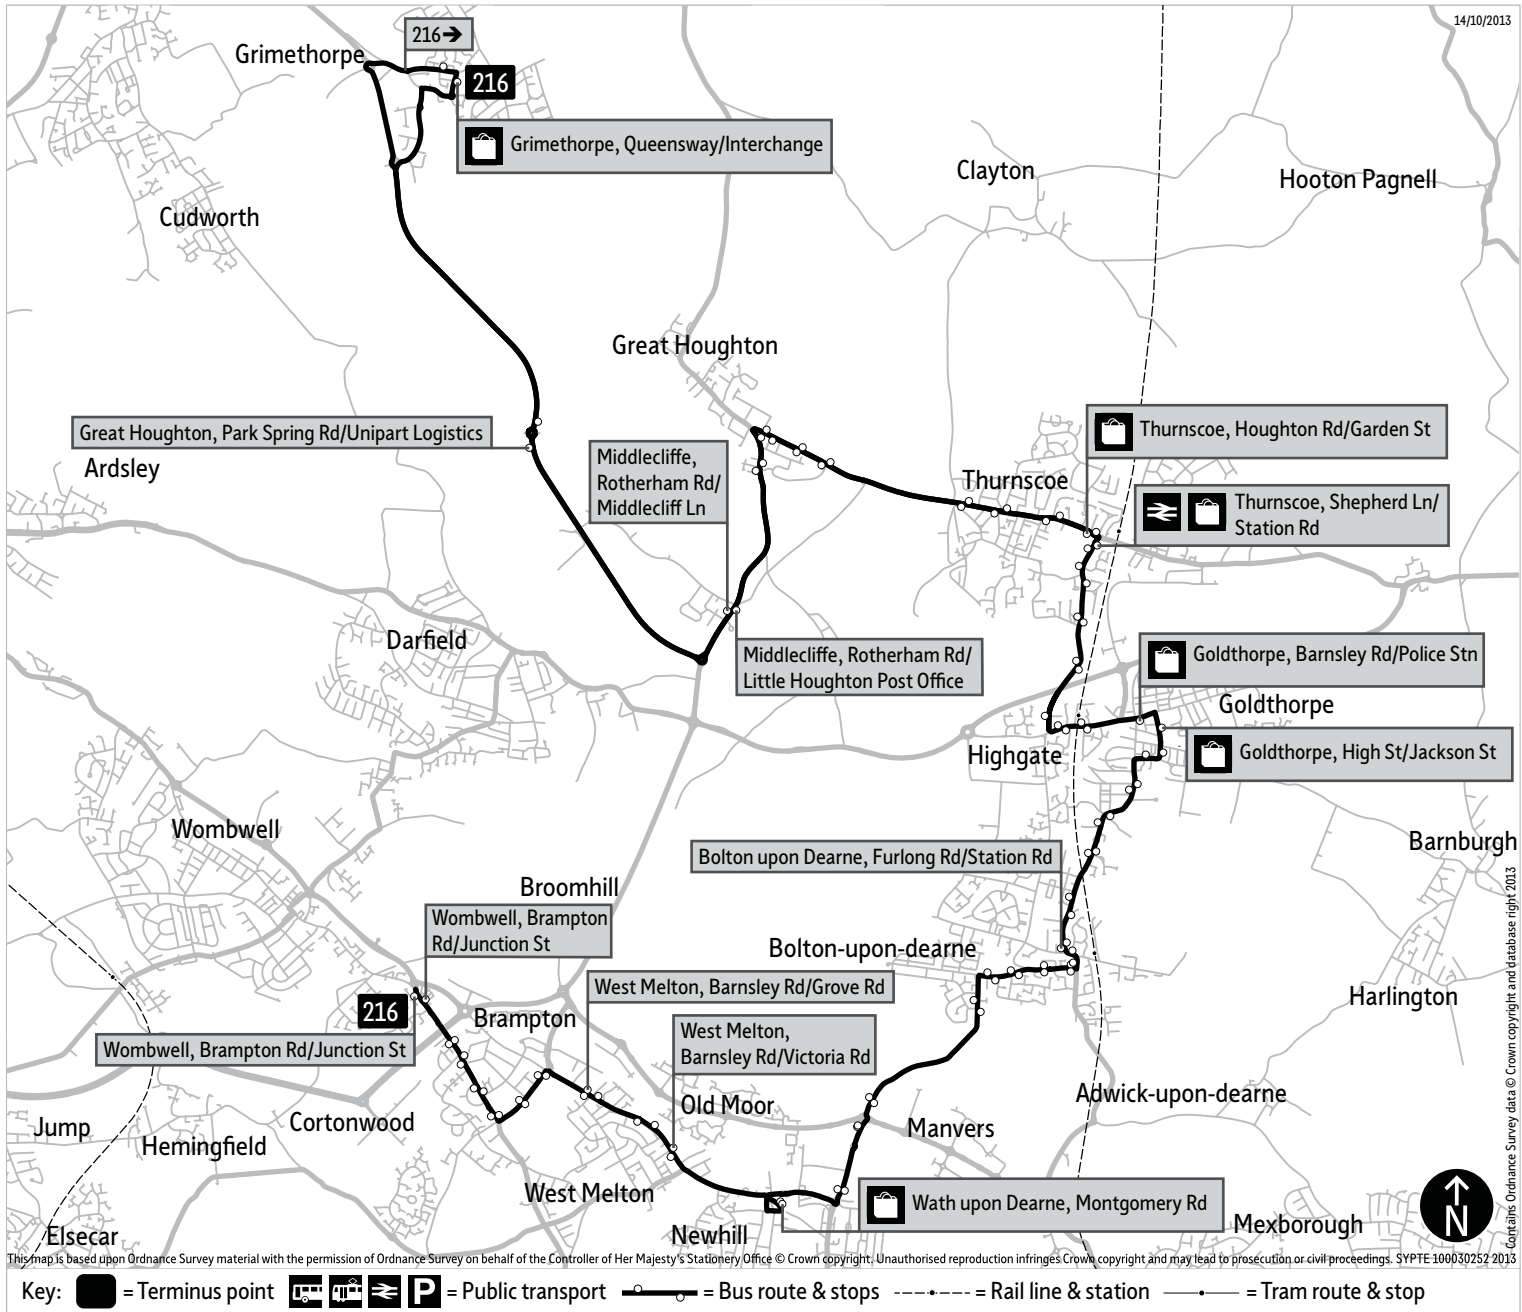

Bus route map for service 216