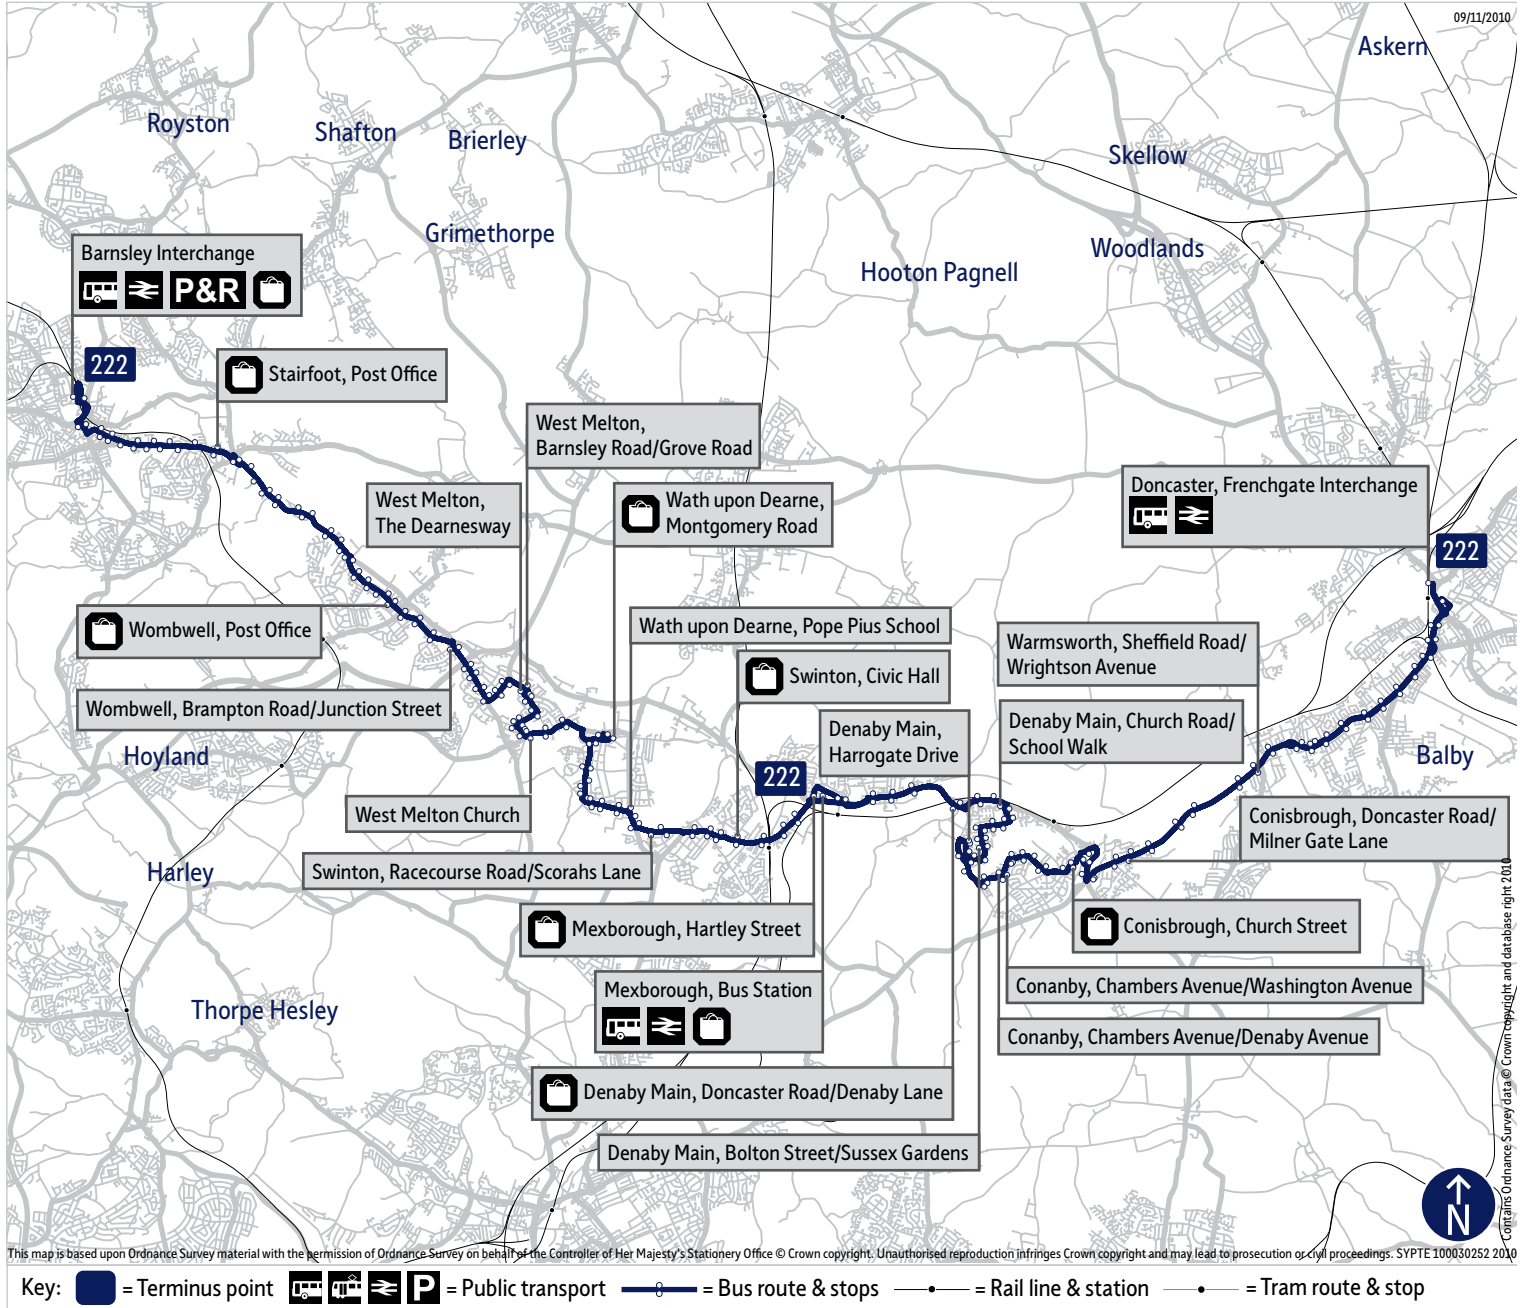

Bus route map for service 222