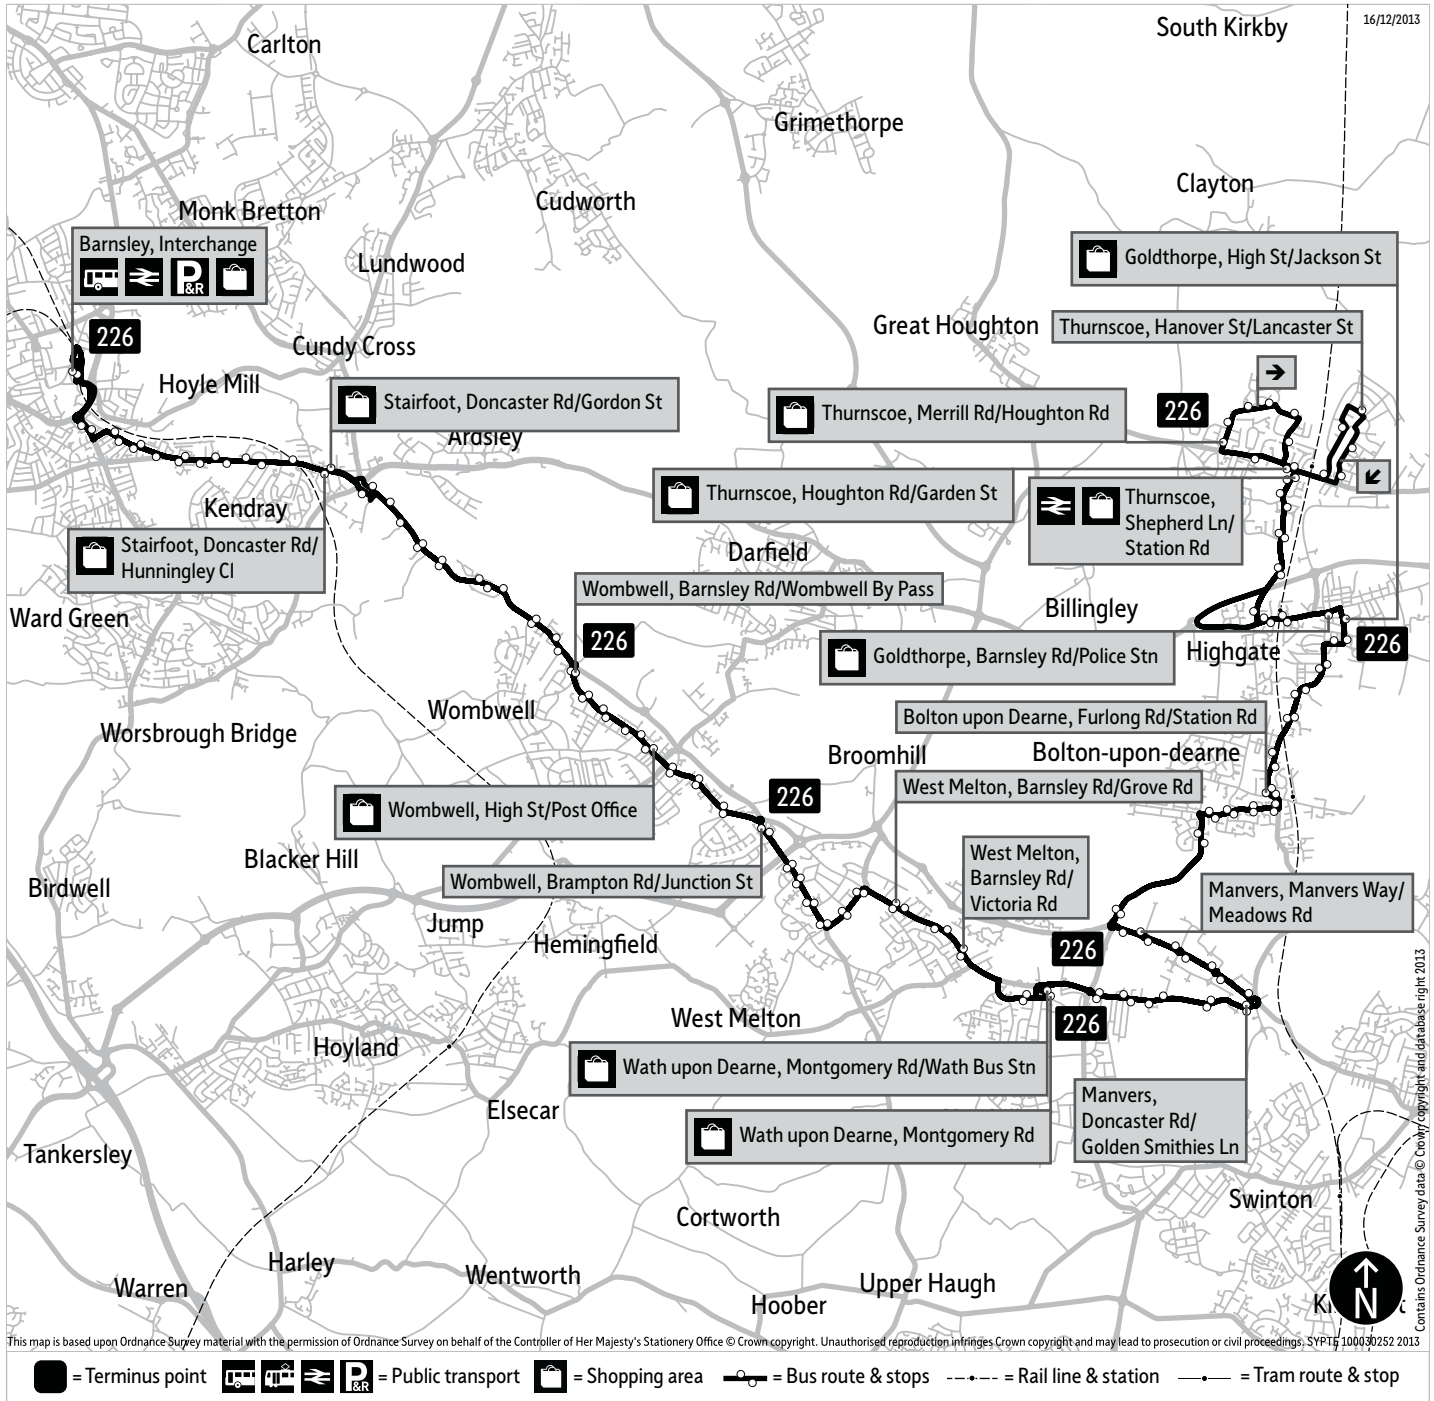

Bus route map for service 226

Contains Ordnance Survey data © Crown copyright and database right 2013

- = Terminus point
- = Public transport
- = Shopping area
- = Bus route & stops
- = Rail line & station
- = Tram route & stop