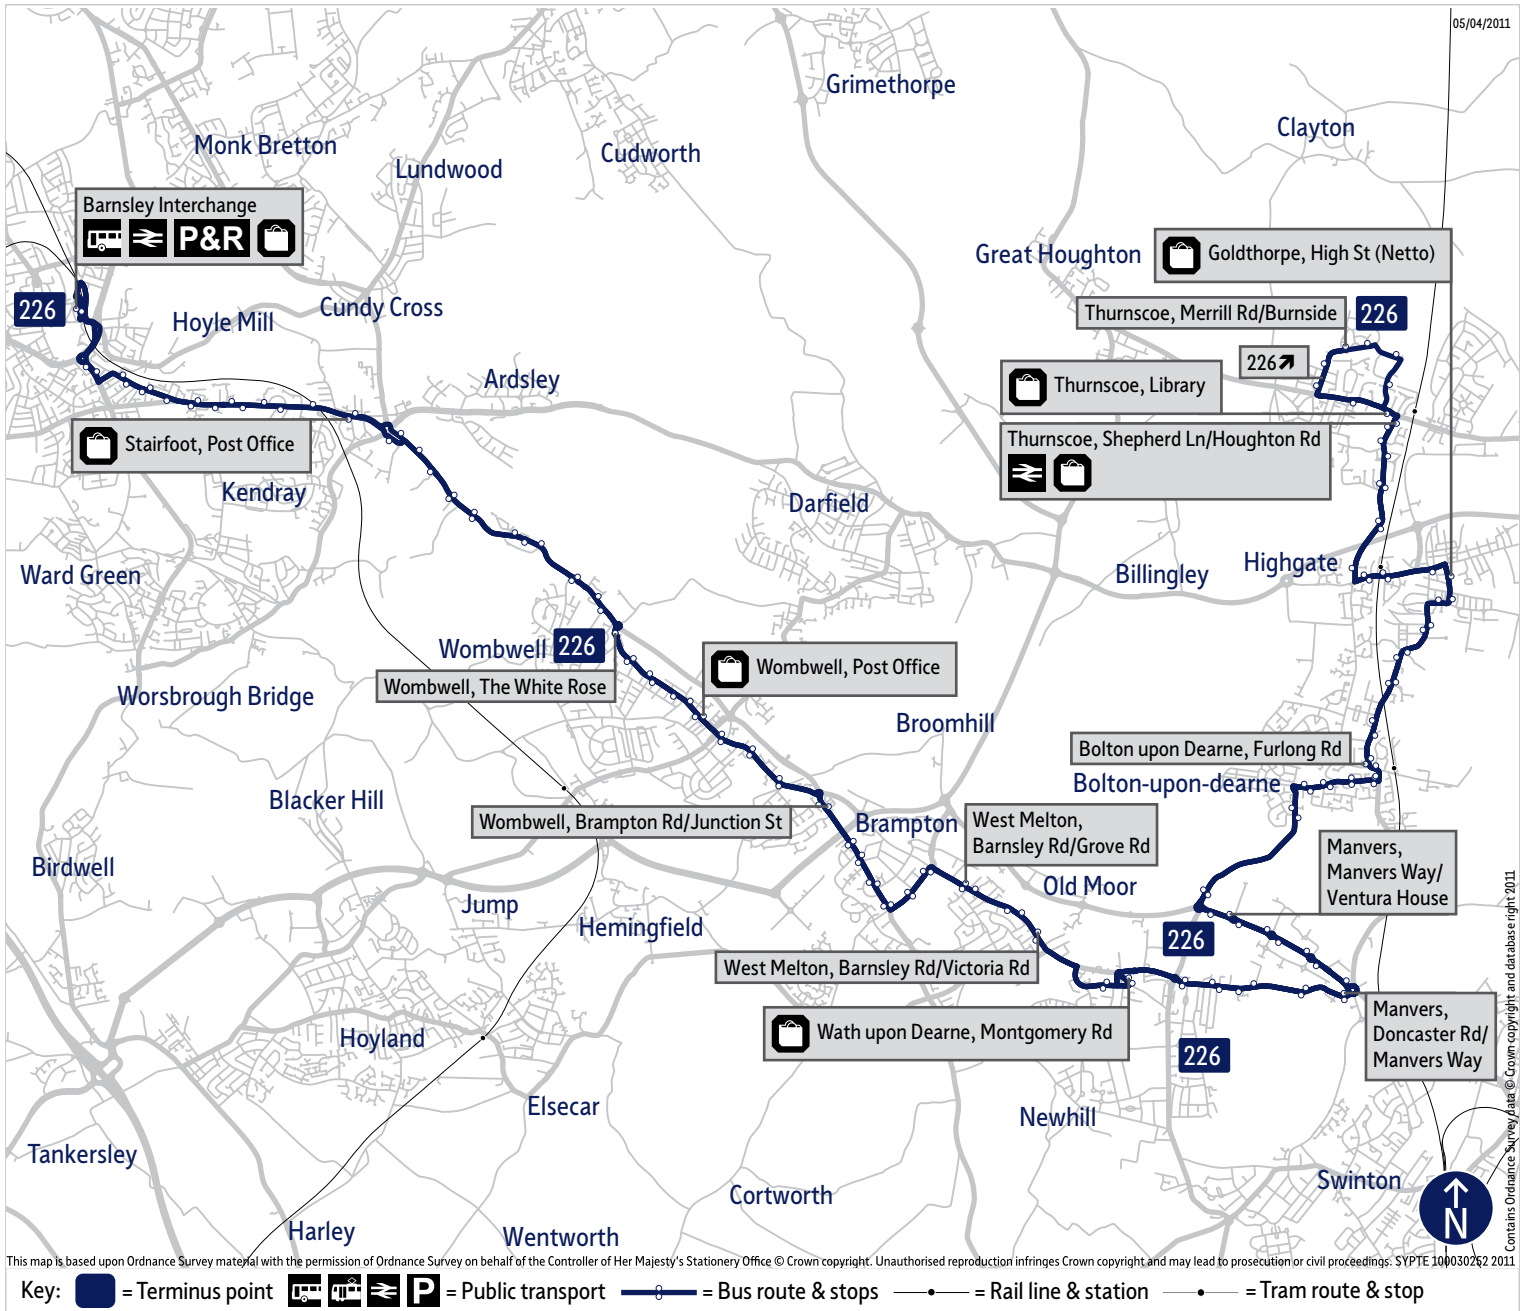

Bus route map for service 226

05/04/2011