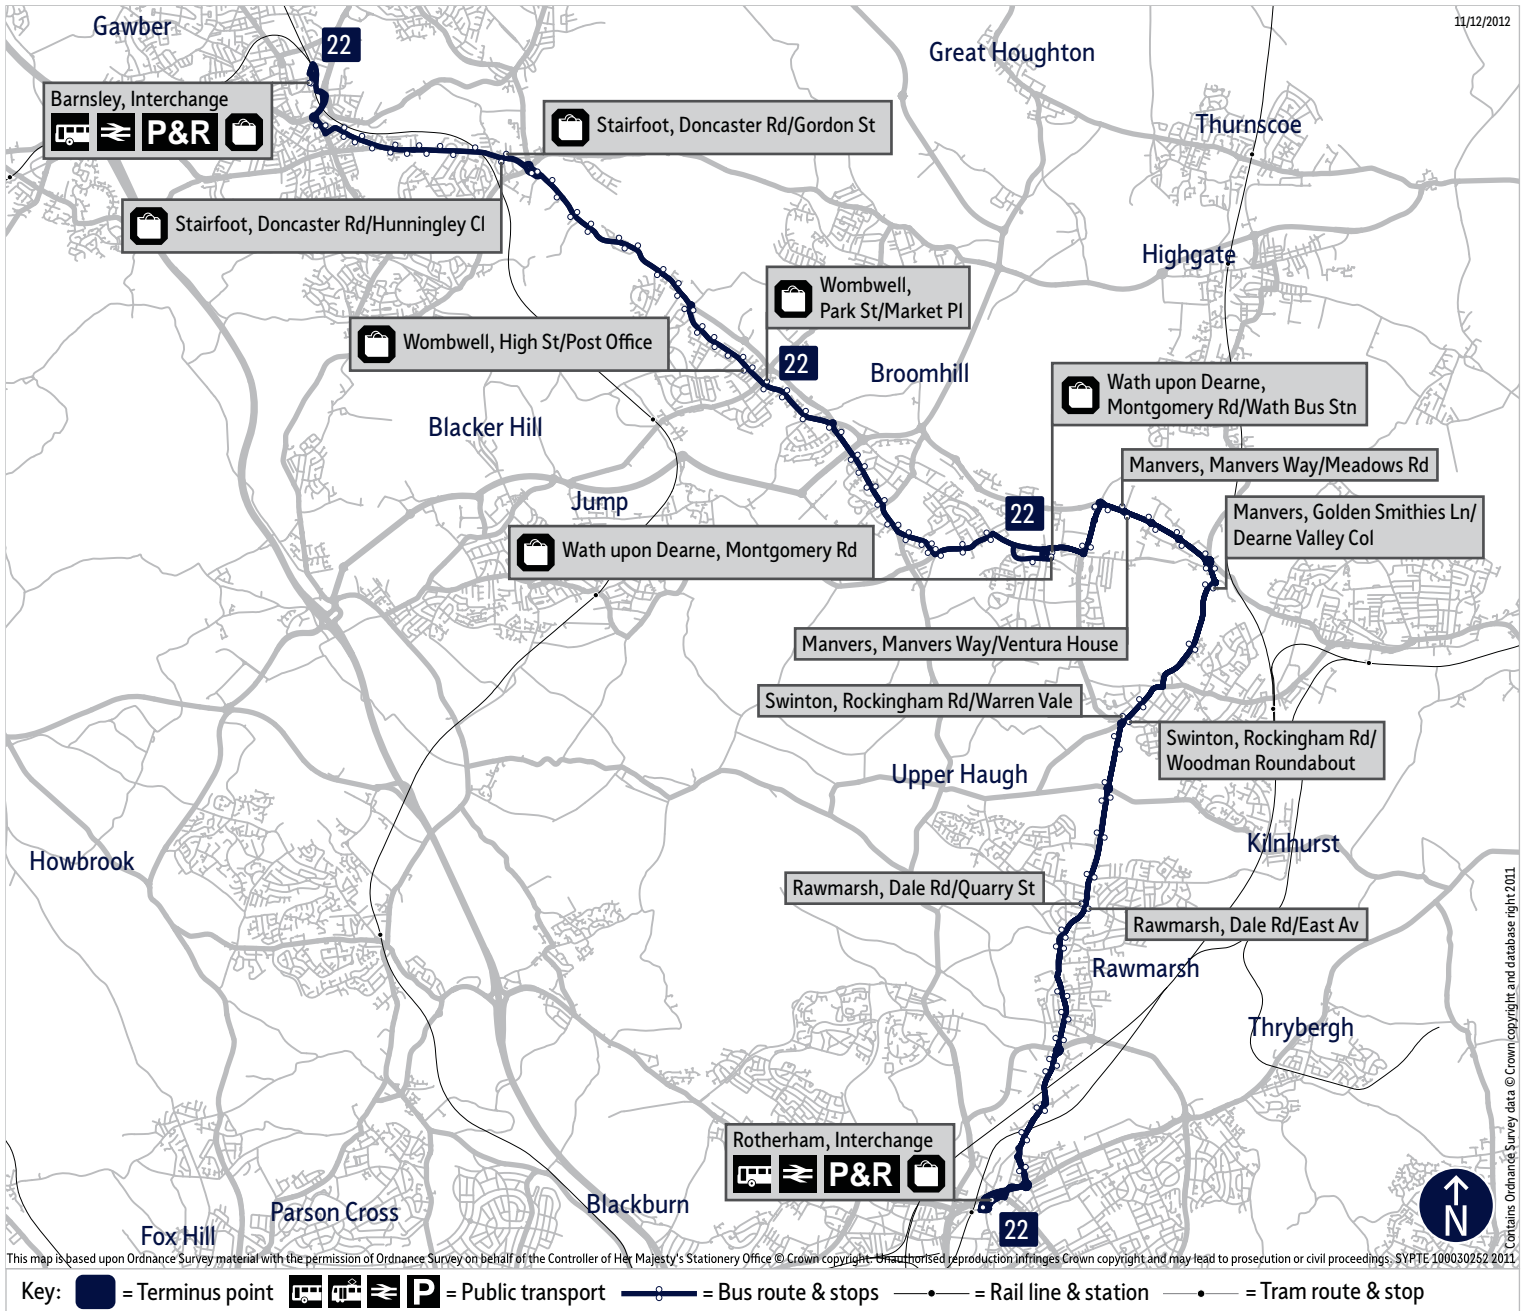

For example:

9.00am is shown as 0900

2.15pm is shown as 1415

10.25pm is shown as 2225

24 hour times

12 hour times

Bus route map for service 22

11/12/2012

Stopping points for service 22 (First)

Rotherham, Interchange ▶ St Anns Road ▶ **Parkgate** ▶ Rawmarsh Road ▶ Rotherham Road ▶ Broad Street ▶ Rawmarsh Hill ▶ **Rawmarsh** ▶ High Street ▶ Blyth Avenue ▶ Dale Road ▶ Warren Vale ▶ **Swinton** ▶ Rockingham Road ▶ Golden Smithies Lane ▶ **Manvers** ▶ Manvers Way ▶ **Wath Upon Dearne** ▶ Station Road ▶ Montgomery Road ▶ Church Street ▶ **West Melton** ▶ Melton High Street ▶ Brampton Road ▶ **Brampton** ▶ Knollbeck Lane ▶ **Wombwell** ▶ Brampton Road ▶ Park Street ▶ High Street ▶ Barnsley Road ▶ Wombwell Lane ▶ **Stairfoot** ▶ Doncaster Road ▶ **Kendray** ▶ Sheffield Road ▶ Schwabish Gmund Way ▶ **Barnsley, Interchange**

Barnsley, Interchange ▶ Sheffield Road ▶ Doncaster Road ▶ **Kendray** ▶ **Stairfoot** ▶ Wombwell Lane ▶ **Wombwell** ▶ Barnsley Road ▶ High Street ▶ Park Street ▶ Brampton Road ▶ **Brampton** ▶ Knollbeck Lane ▶ **West Melton** ▶ Brampton Road ▶ Melton High Street ▶ **Wath Upon Dearne** ▶ Montgomery Road ▶ Station Road ▶ **Manvers** ▶ Manvers Way ▶ Golden Smithies Lane ▶ **Swinton** ▶ Rockingham Road ▶ Warren Vale ▶ **Rawmarsh** ▶ Dale Road ▶ Blyth Avenue ▶ High Street ▶ **Parkgate** ▶ Rawmarsh Hill ▶ Broad Street ▶ Rotherham Road ▶ Rawmarsh Road ▶ Greasbrough Road ▶ **Rotherham, Interchange**