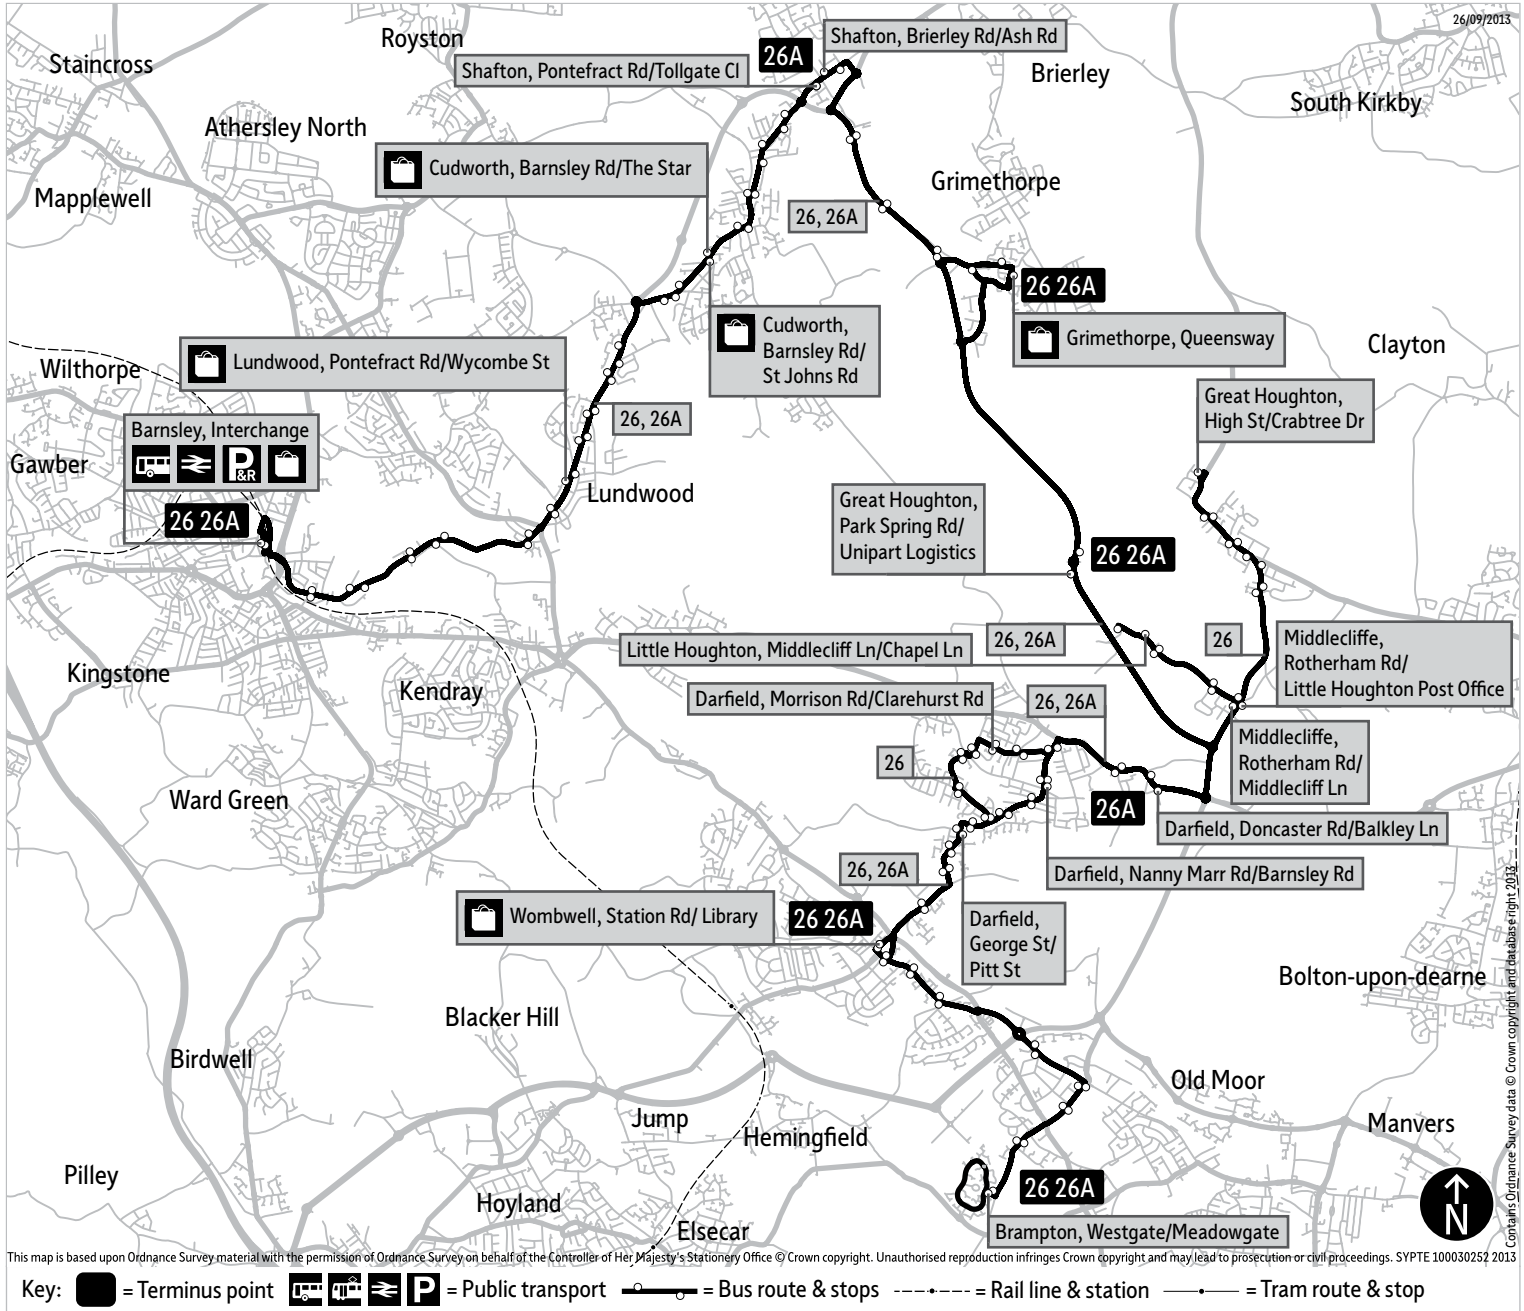

Bus route map for services 26 and 26A

This map is based upon Ordnance Survey material with the permission of Ordnance Survey on behalf of the Controller of Her Majesty's Stationery Office © Crown copyright. Unauthorised reproduction infringes Crown copyright and may lead to prosecution or civil proceedings. SYPTE 100030252 2013

Contains Ordnance Survey data © Crown copyright and database right 2013