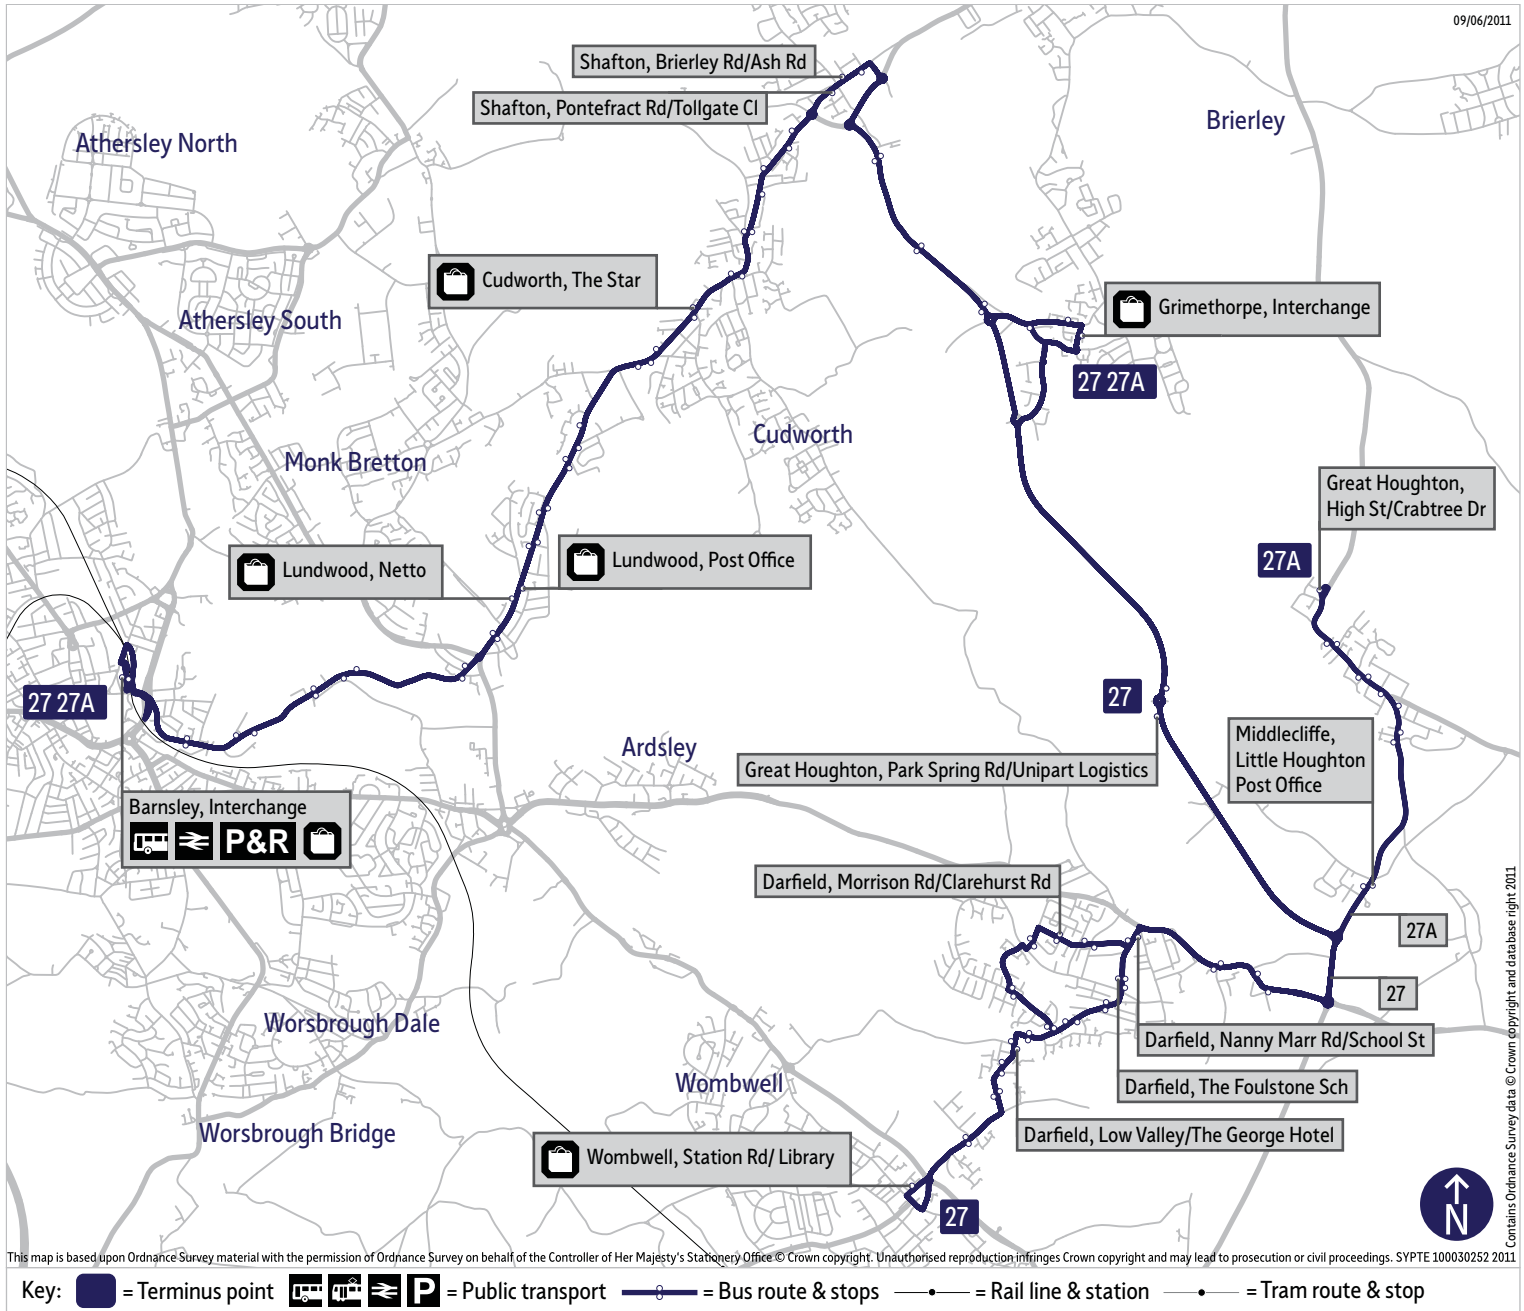

Bus route map for services 27 and 27A

09/06/2011

Contains Ordnance Survey data. © Crown copyright and database right. 2011