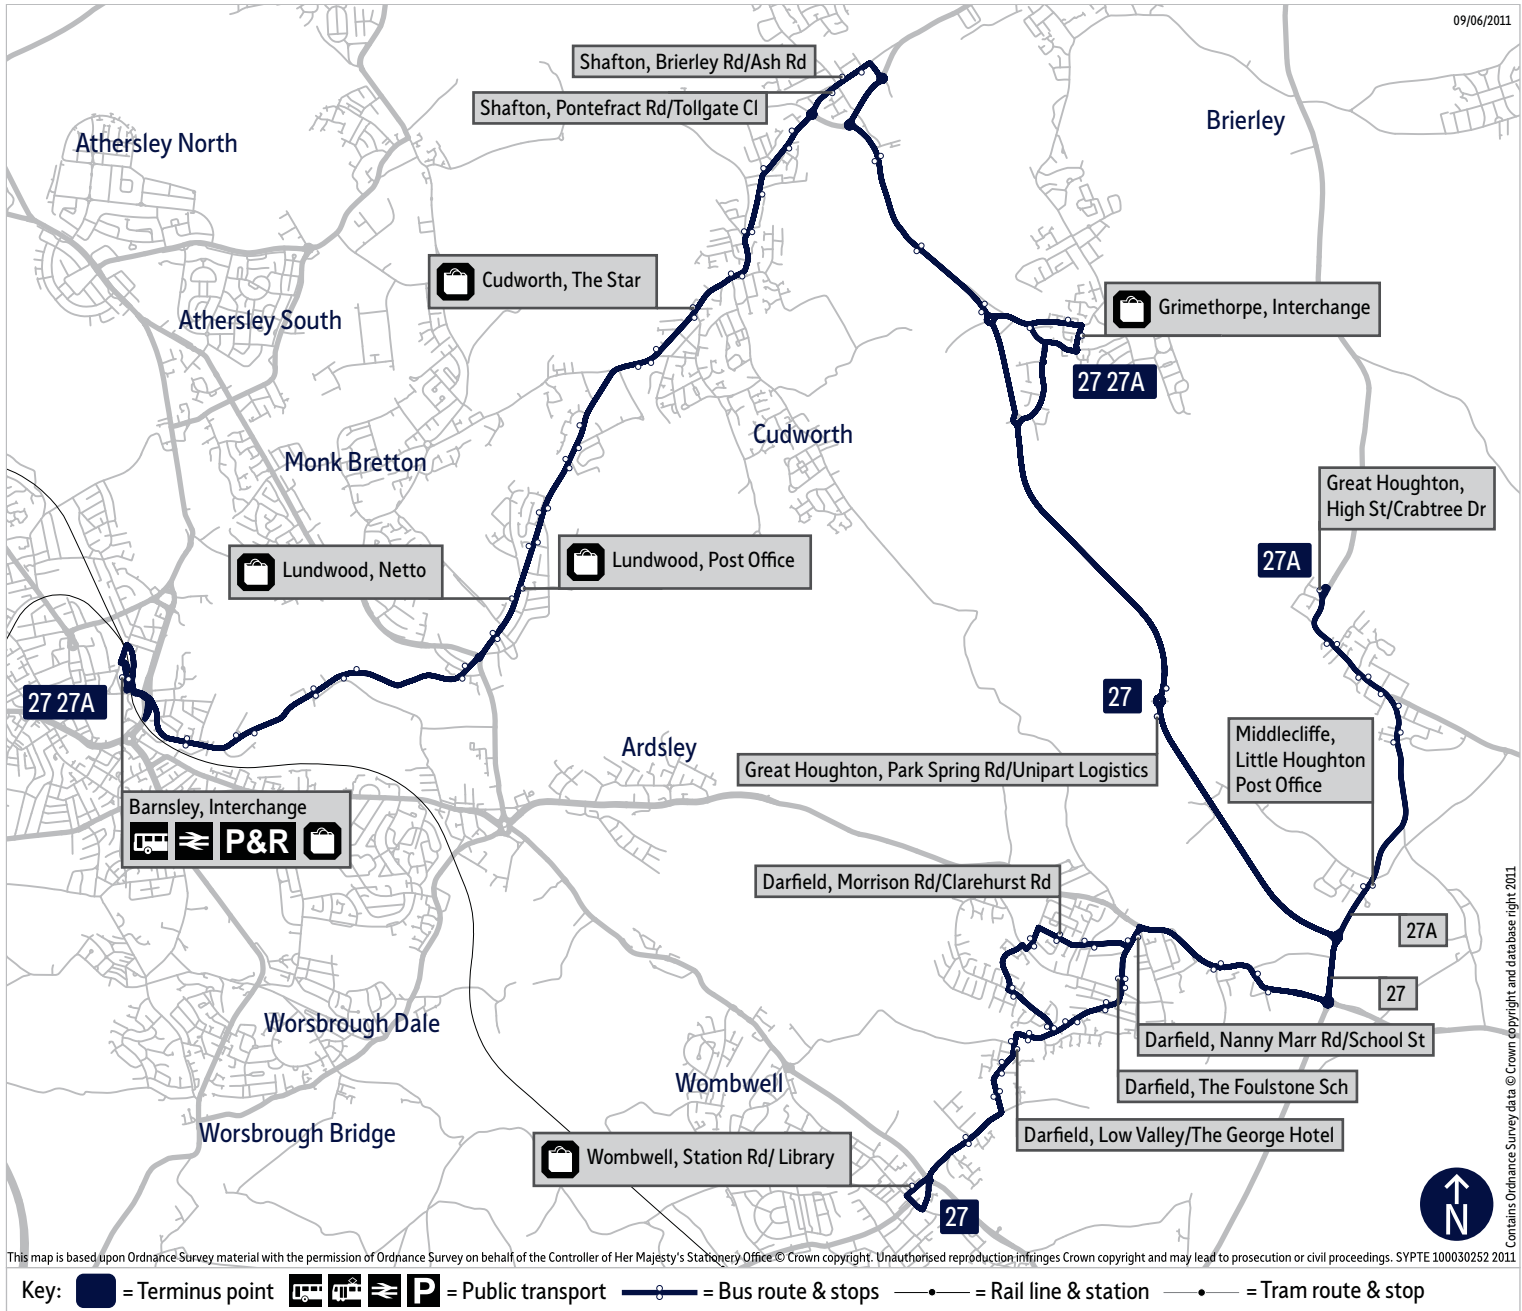

Bus route map for services 27 and 27A

09/06/2011