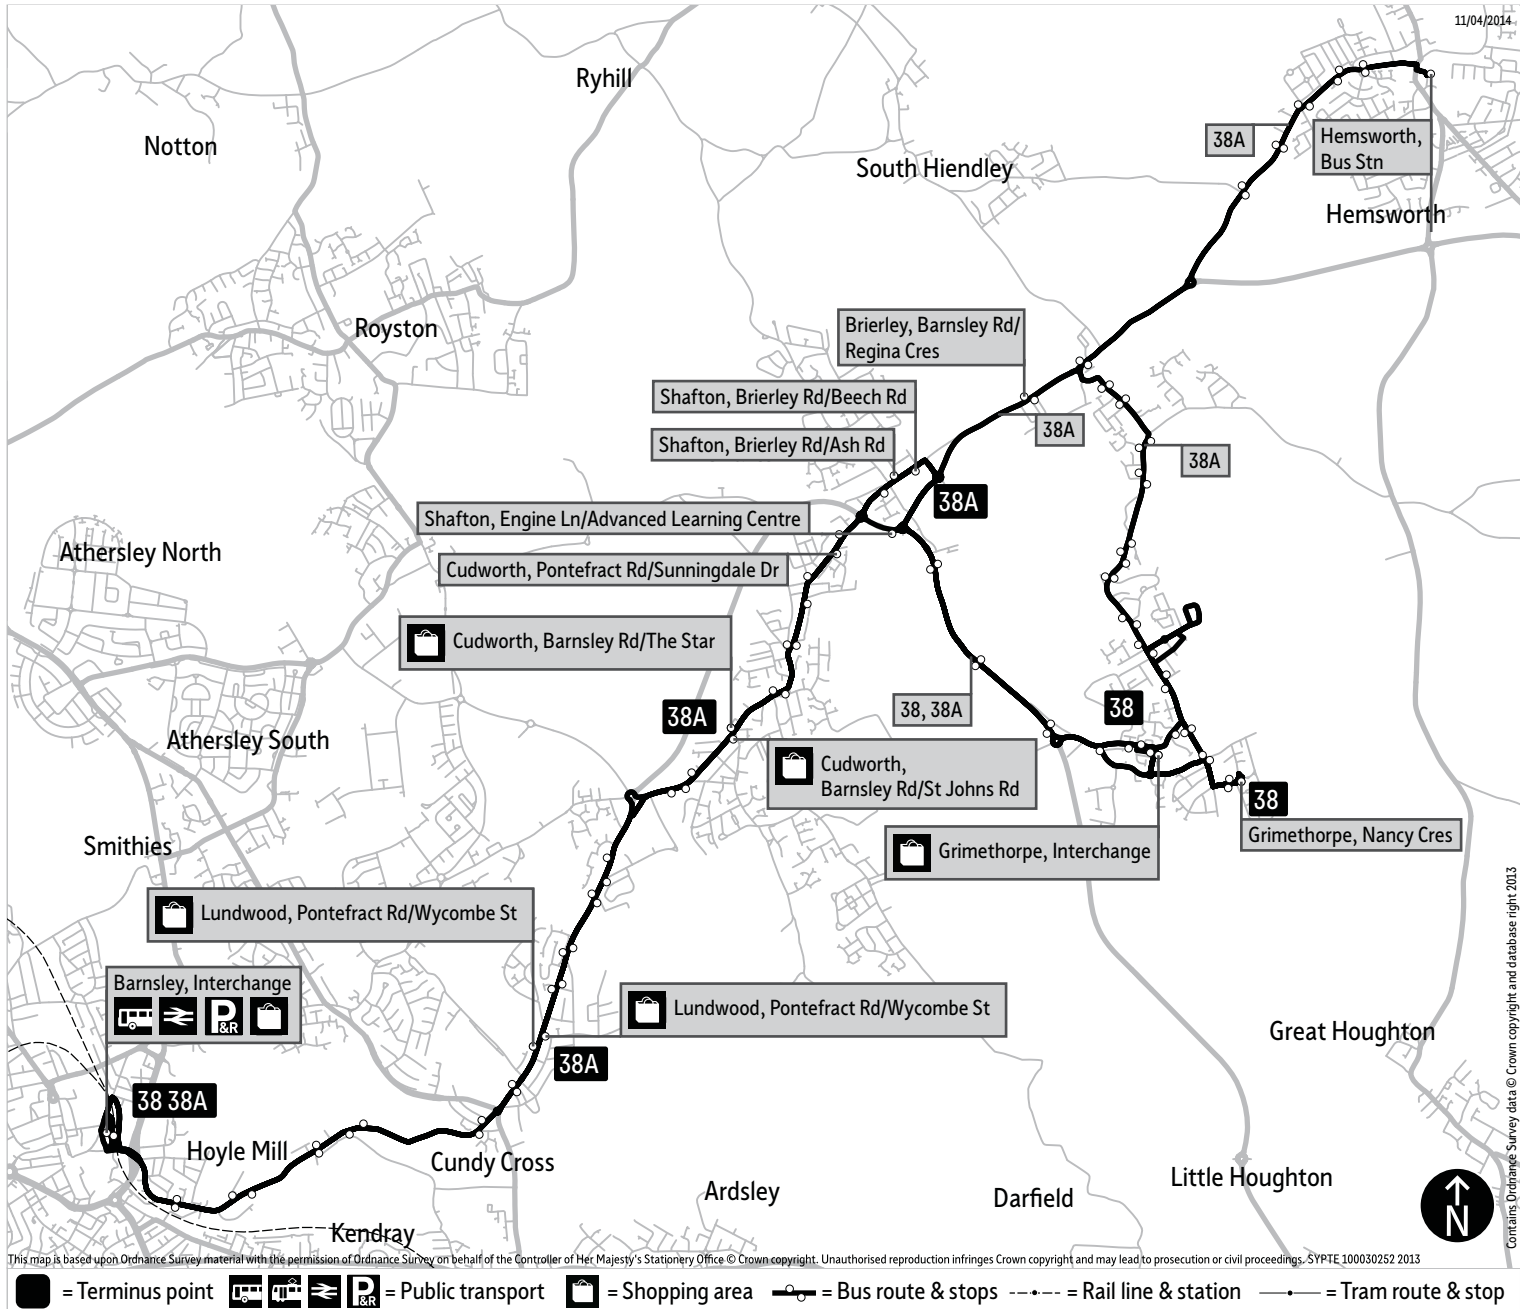

Bus route map for services 38 and 38A

11/04/2014