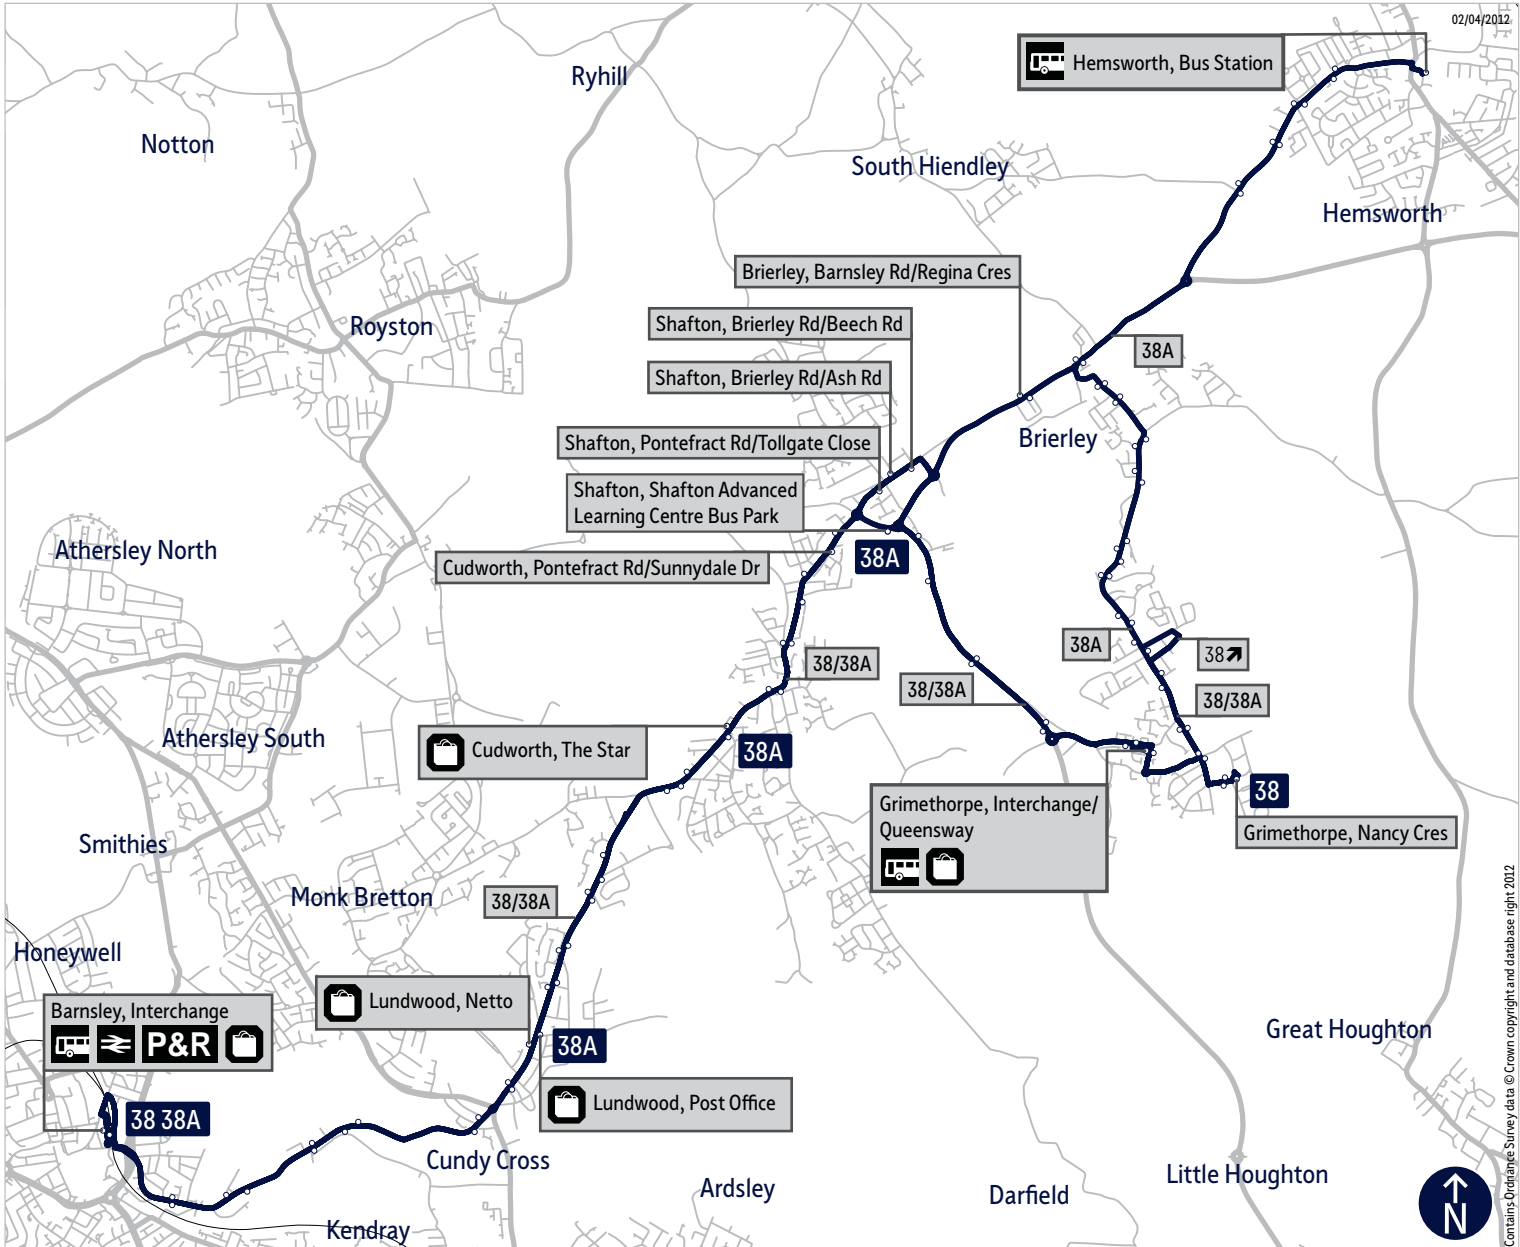

Bus route map for services 38 and 38A

02/04/2012

This map is based upon Ordnance Survey material with the permission of Ordnance Survey on behalf of the Controller of Her Majesty's Stationery Office. © Crown copyright. Unauthorised reproduction infringes Crown copyright and may lead to prosecution or civil proceedings. SYPTE 100030252 2012

Key: = Terminus point = Public transport = Bus route & stops = Rail line & station = Tram route & stop