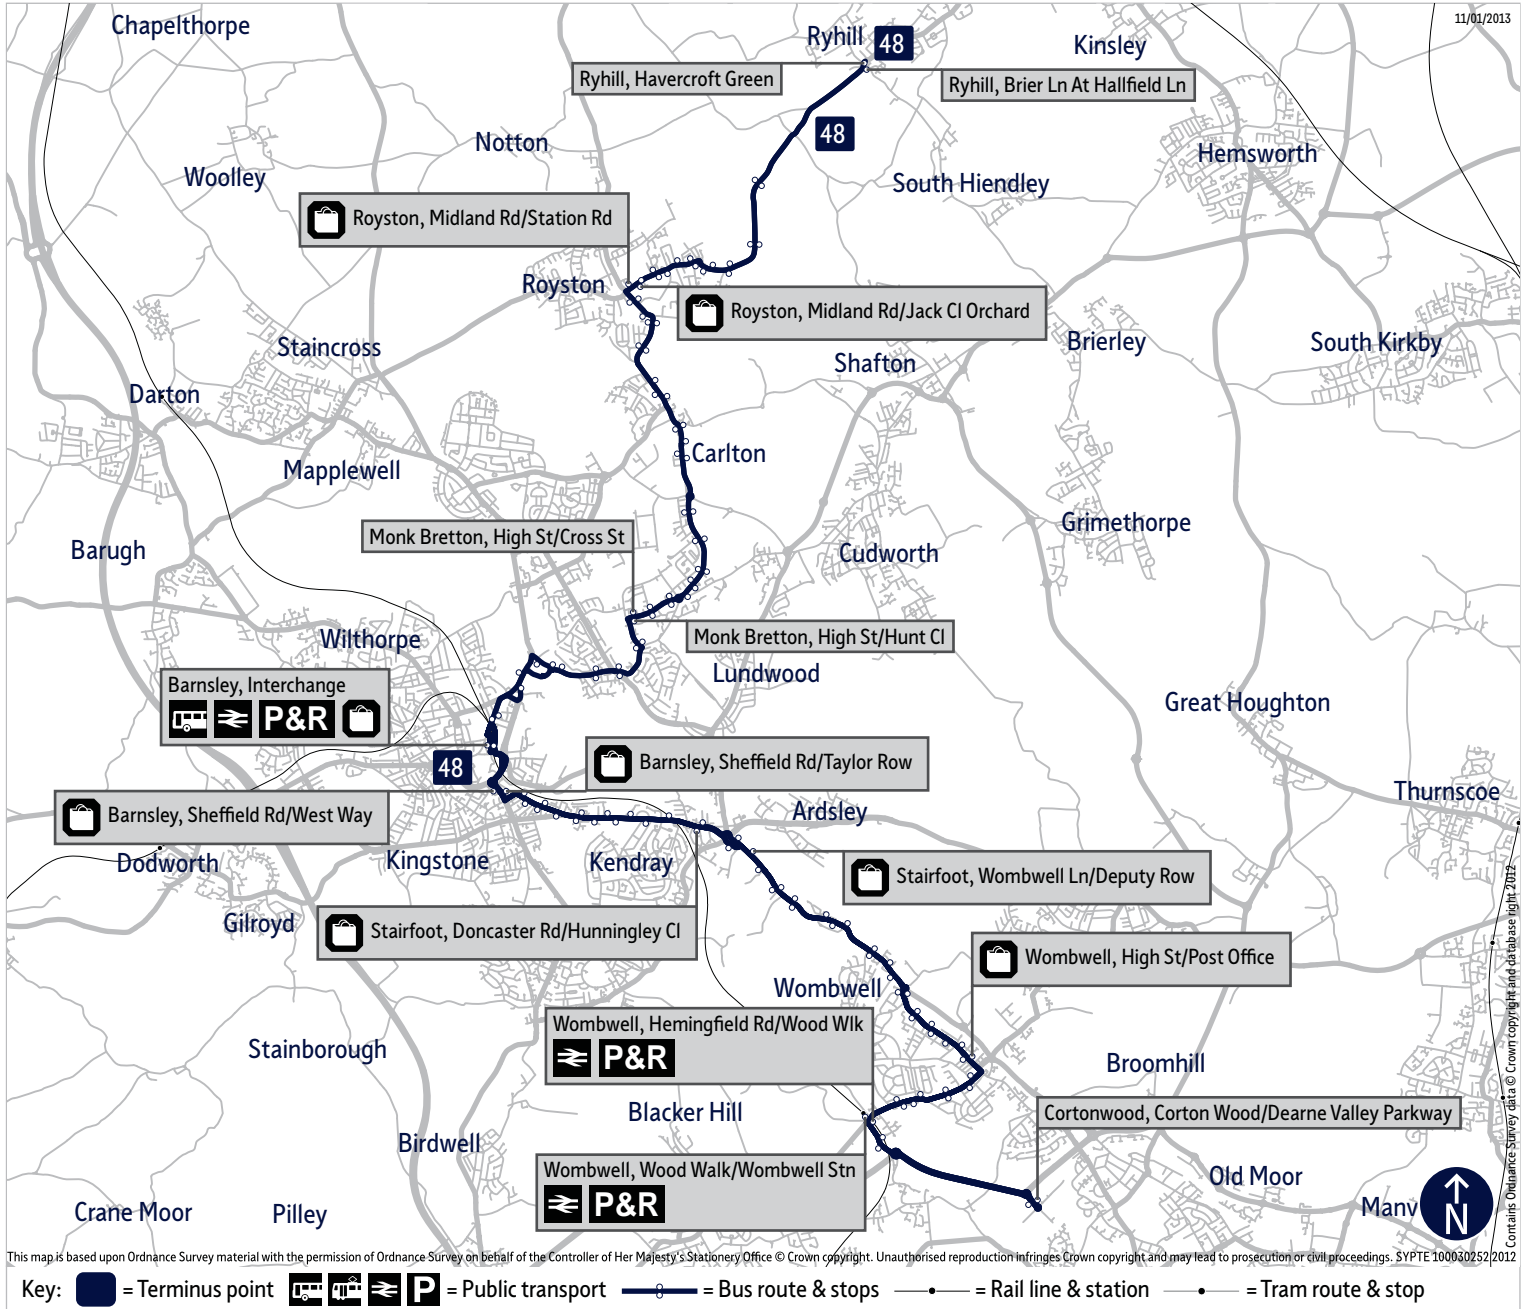

Bus route map for service 48