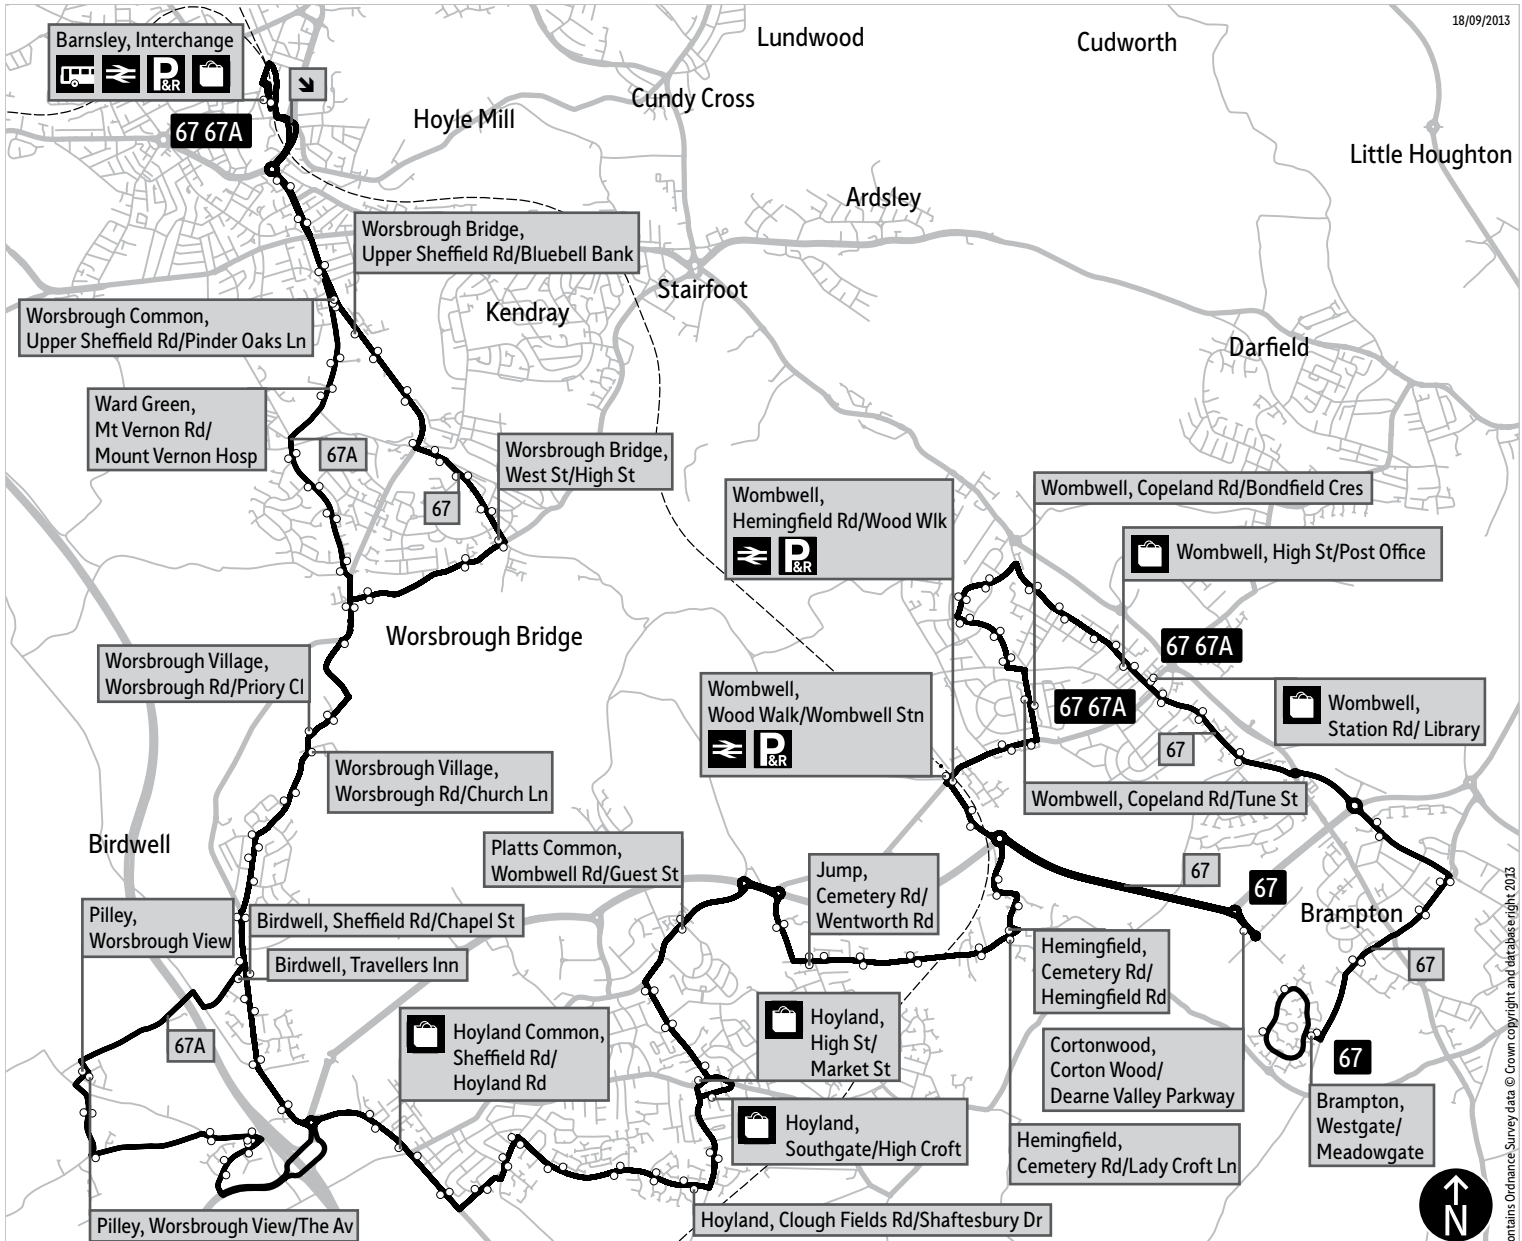

Bus route map for services 67 and 67A

18/09/2013

Key: = Terminus point = Public transport = Bus route & stops = Rail line & station = Tram route & stop

Contains Ordnance Survey data. © Crown copyright and database right. 2013