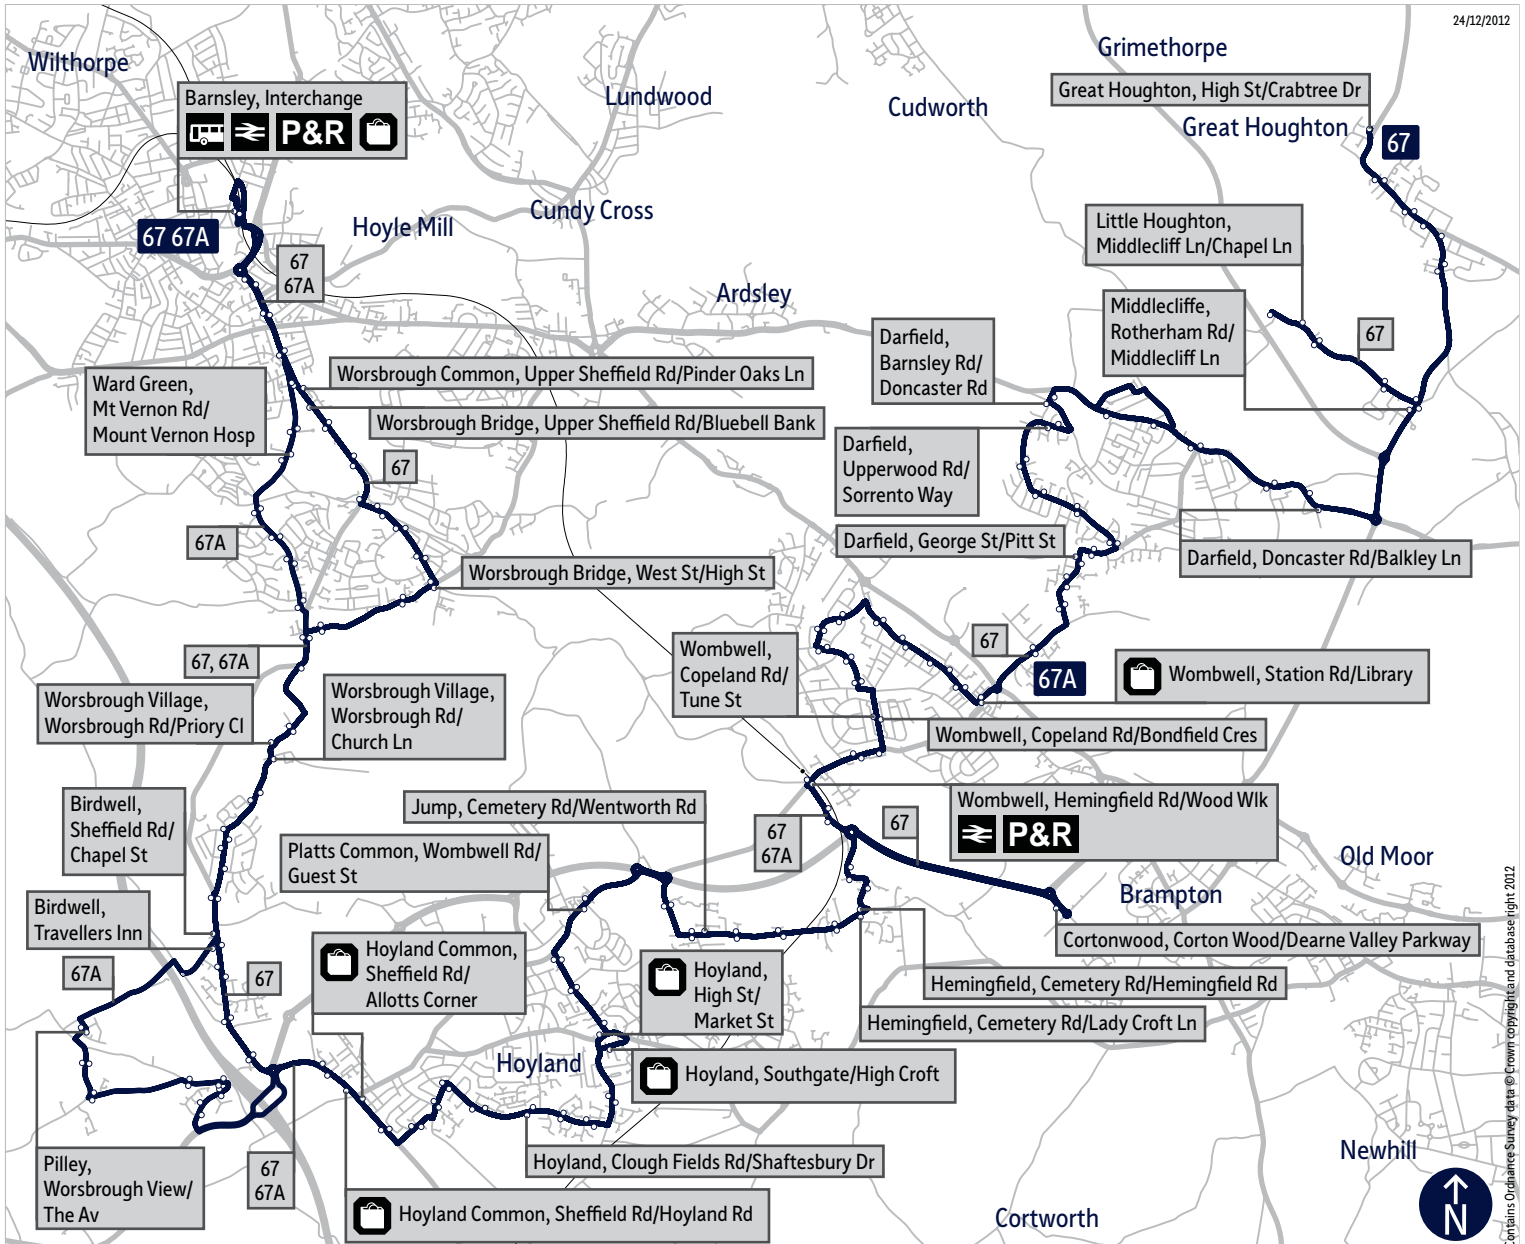

Bus route map for services 67 and 67A

24/12/2012

This map is based upon Ordnance Survey material with the permission of Ordnance Survey on behalf of the Controller of Her Majesty's Stationery Office © Crown copyright. Unauthorised reproduction infringes Crown copyright and may lead to prosecution or civil proceedings. SYPT 100030252 2012

Key: = Terminus point = Public transport = Bus route & stops = Rail line & station = Tram route & stop