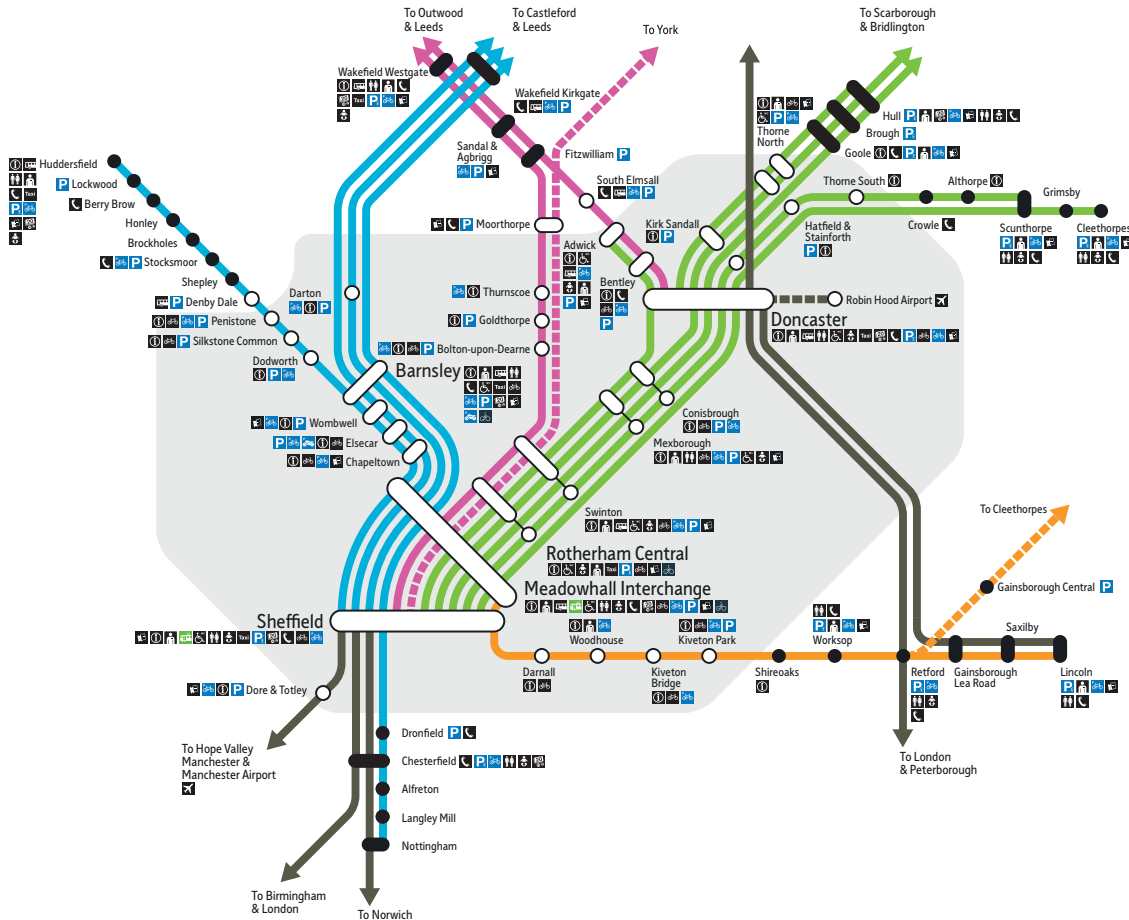

Car parking

Many stations in South Yorkshire have free car parking for rail users, please see map.

South Yorkshire Area Rail Network

Key

- Green route
- Pink route
- Blue route
- Orange route
- *See Northern Rail Timetable 32
- other rail routes
- Bus route to Robin Hood Airport
- Limited services
- SYPTE Concessions, RailMaster and appropriate Zonal Travel Master tickets are valid at these stations
- Other stations
- Information point/kiosk
- Bus interchange available
- Tram interchange available
- Toilets
- Accessible toilets
- Baby change facilities
- Staffed station
- Payphone
- Cashpoint
- Taxi rank
- Pay & Display car parking
- Free car parking
- Motorcycle parking
- Cycle racks or lockers
- National cycle route within 20 minutes
- Airport
- Ticket facilities
- Bike & Go