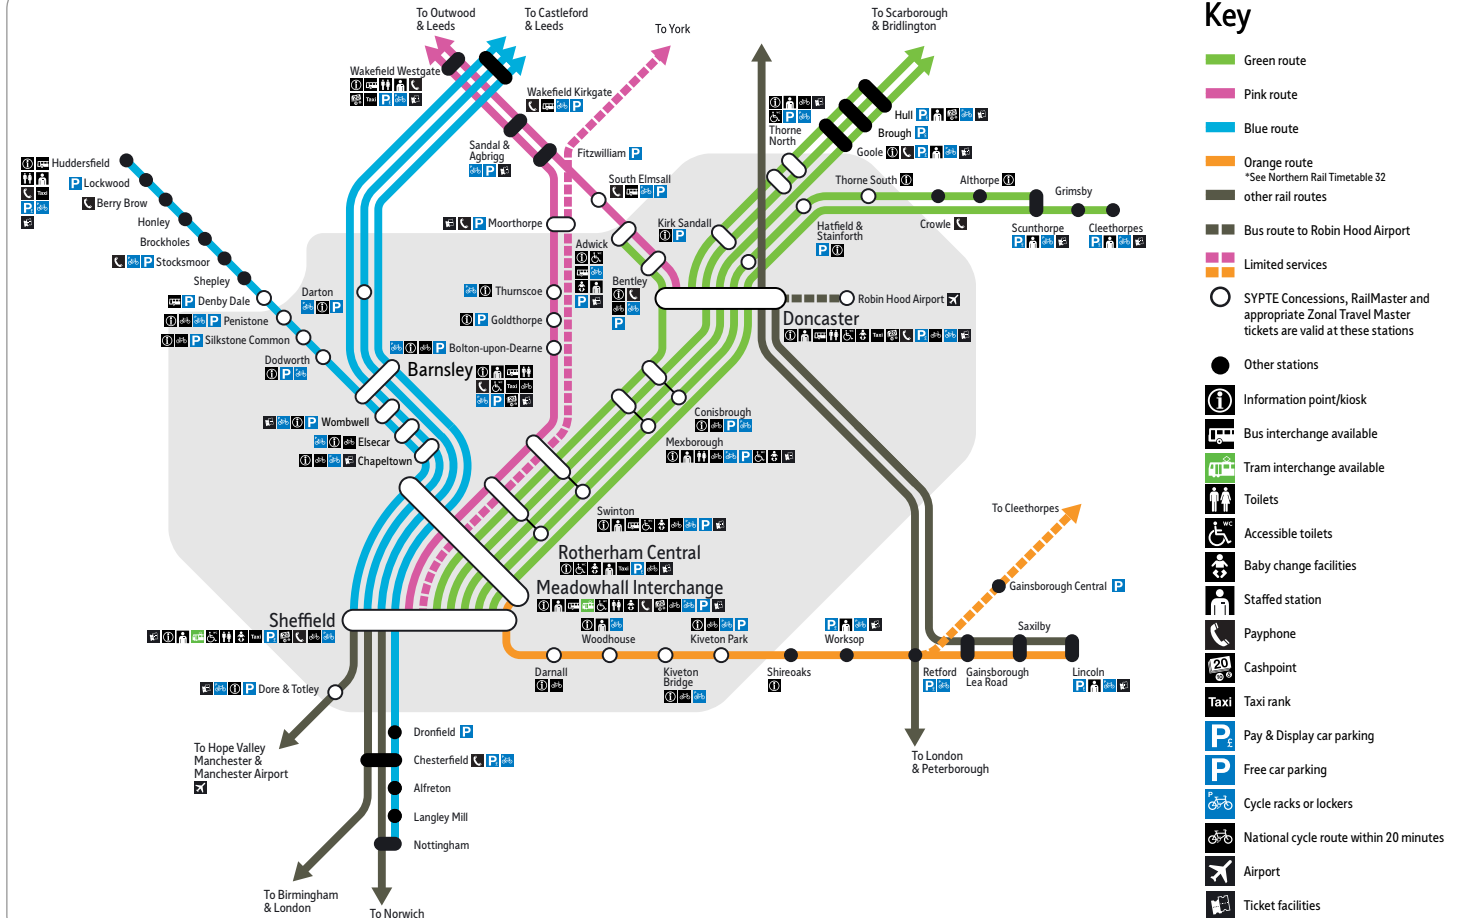

Car parking

Many stations in South Yorkshire have free car parking for rail users, please see map.

South Yorkshire Area Rail Network

Contents

Service	Page No
Nottingham - Sheffield - Barnsley - Leeds	2 - 16
Leeds - Barnsley - Sheffield - Nottingham	17 - 31
Sheffield - Huddersfield	33 - 37
Huddersfield - Sheffield	38 - 42
Bus service 300 Penistone - Millhouse Green - Penistone	43
Sheffield - Derby - London	45 - 49
London - Derby - Sheffield	50 - 55